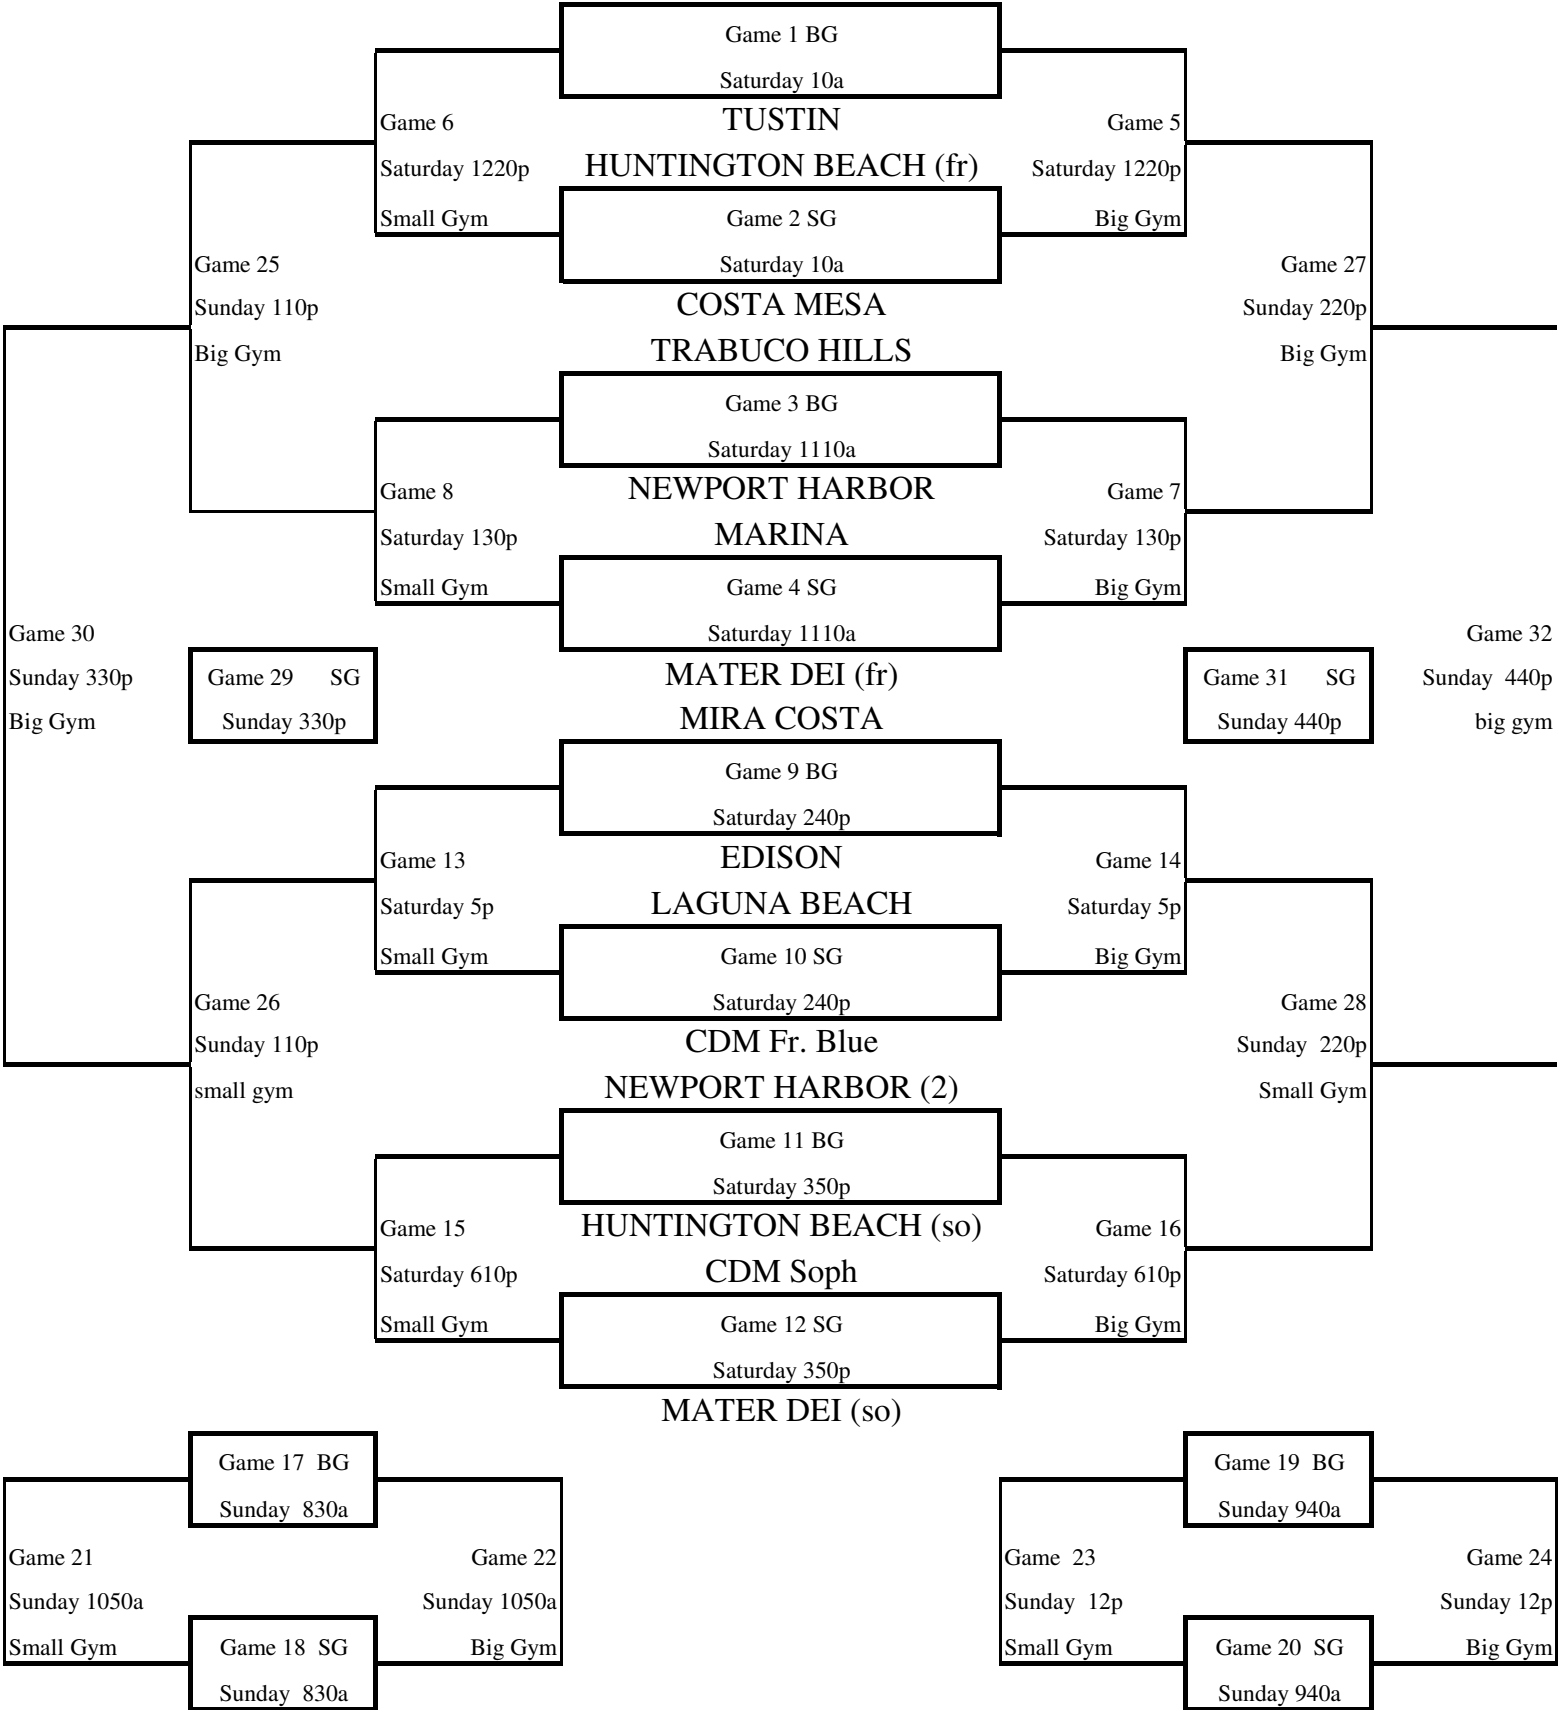

2017 CDM Frosh Summer Tourney (7/22-23)

CDM Fr. White

BOTTOM TEAM IS HOME WEARS WHITE