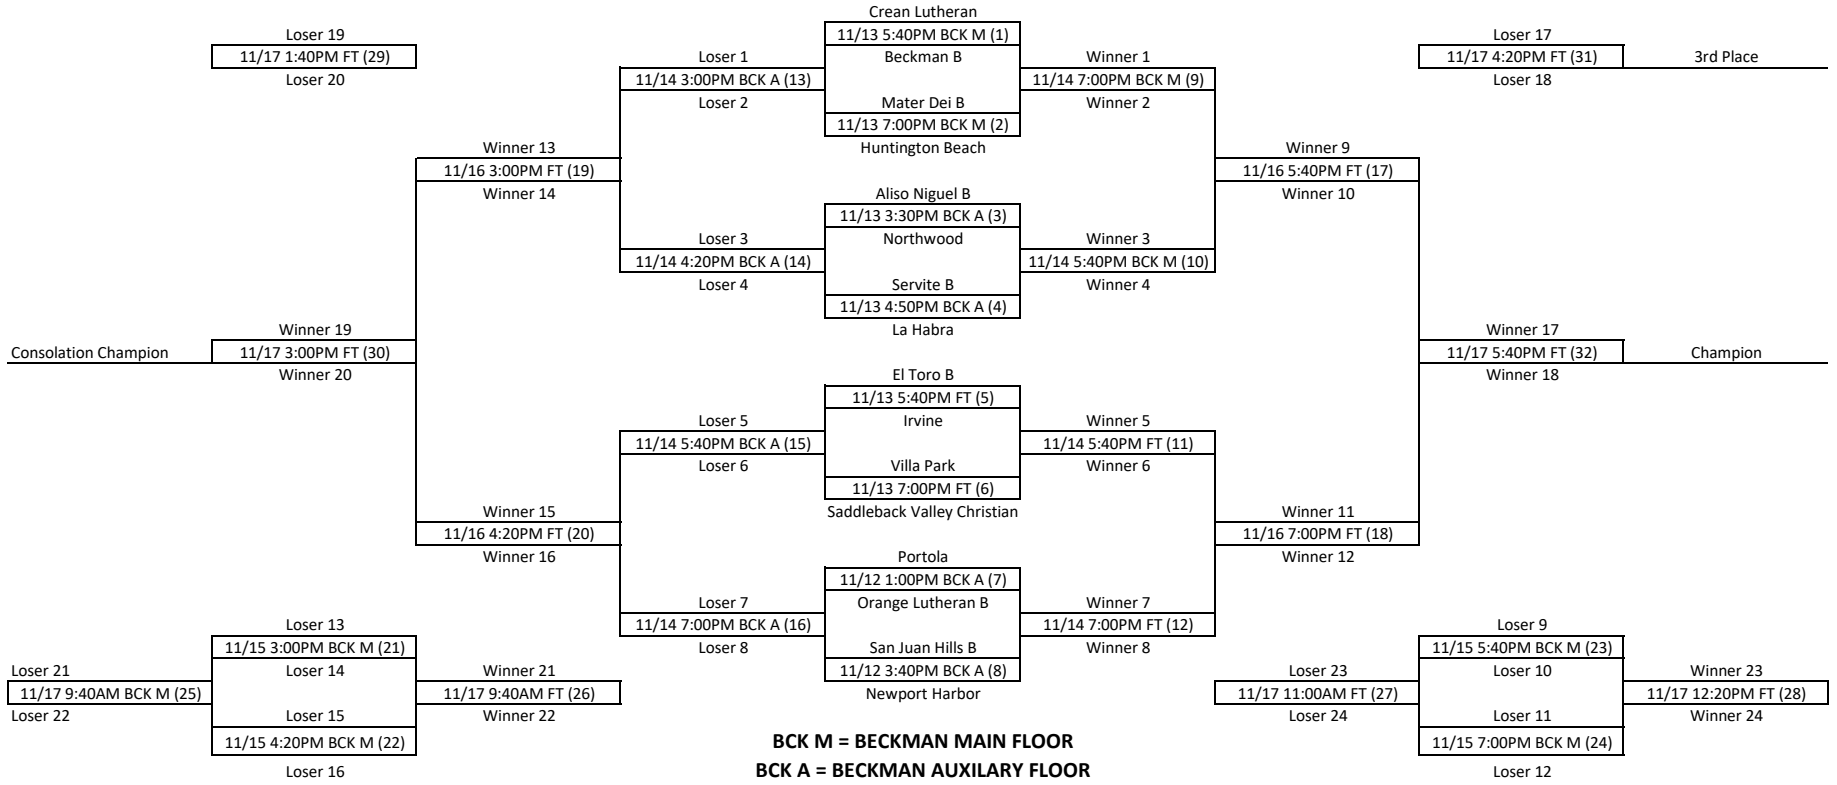

# FRESHMAN TIP OFF JAMBOREE

BECKMAN HS  
3588 Bryan ave  
Irvine 92602

FOOTHILL HS  
19251 Dodge Ave  
Santa Ana 92705

**BCK M = BECKMAN MAIN FLOOR**  
**BCK A = BECKMAN AUXILIARY FLOOR**  
**FT = FOOTHILL GYM**  
**BOTTOM TEAM IS HOME**