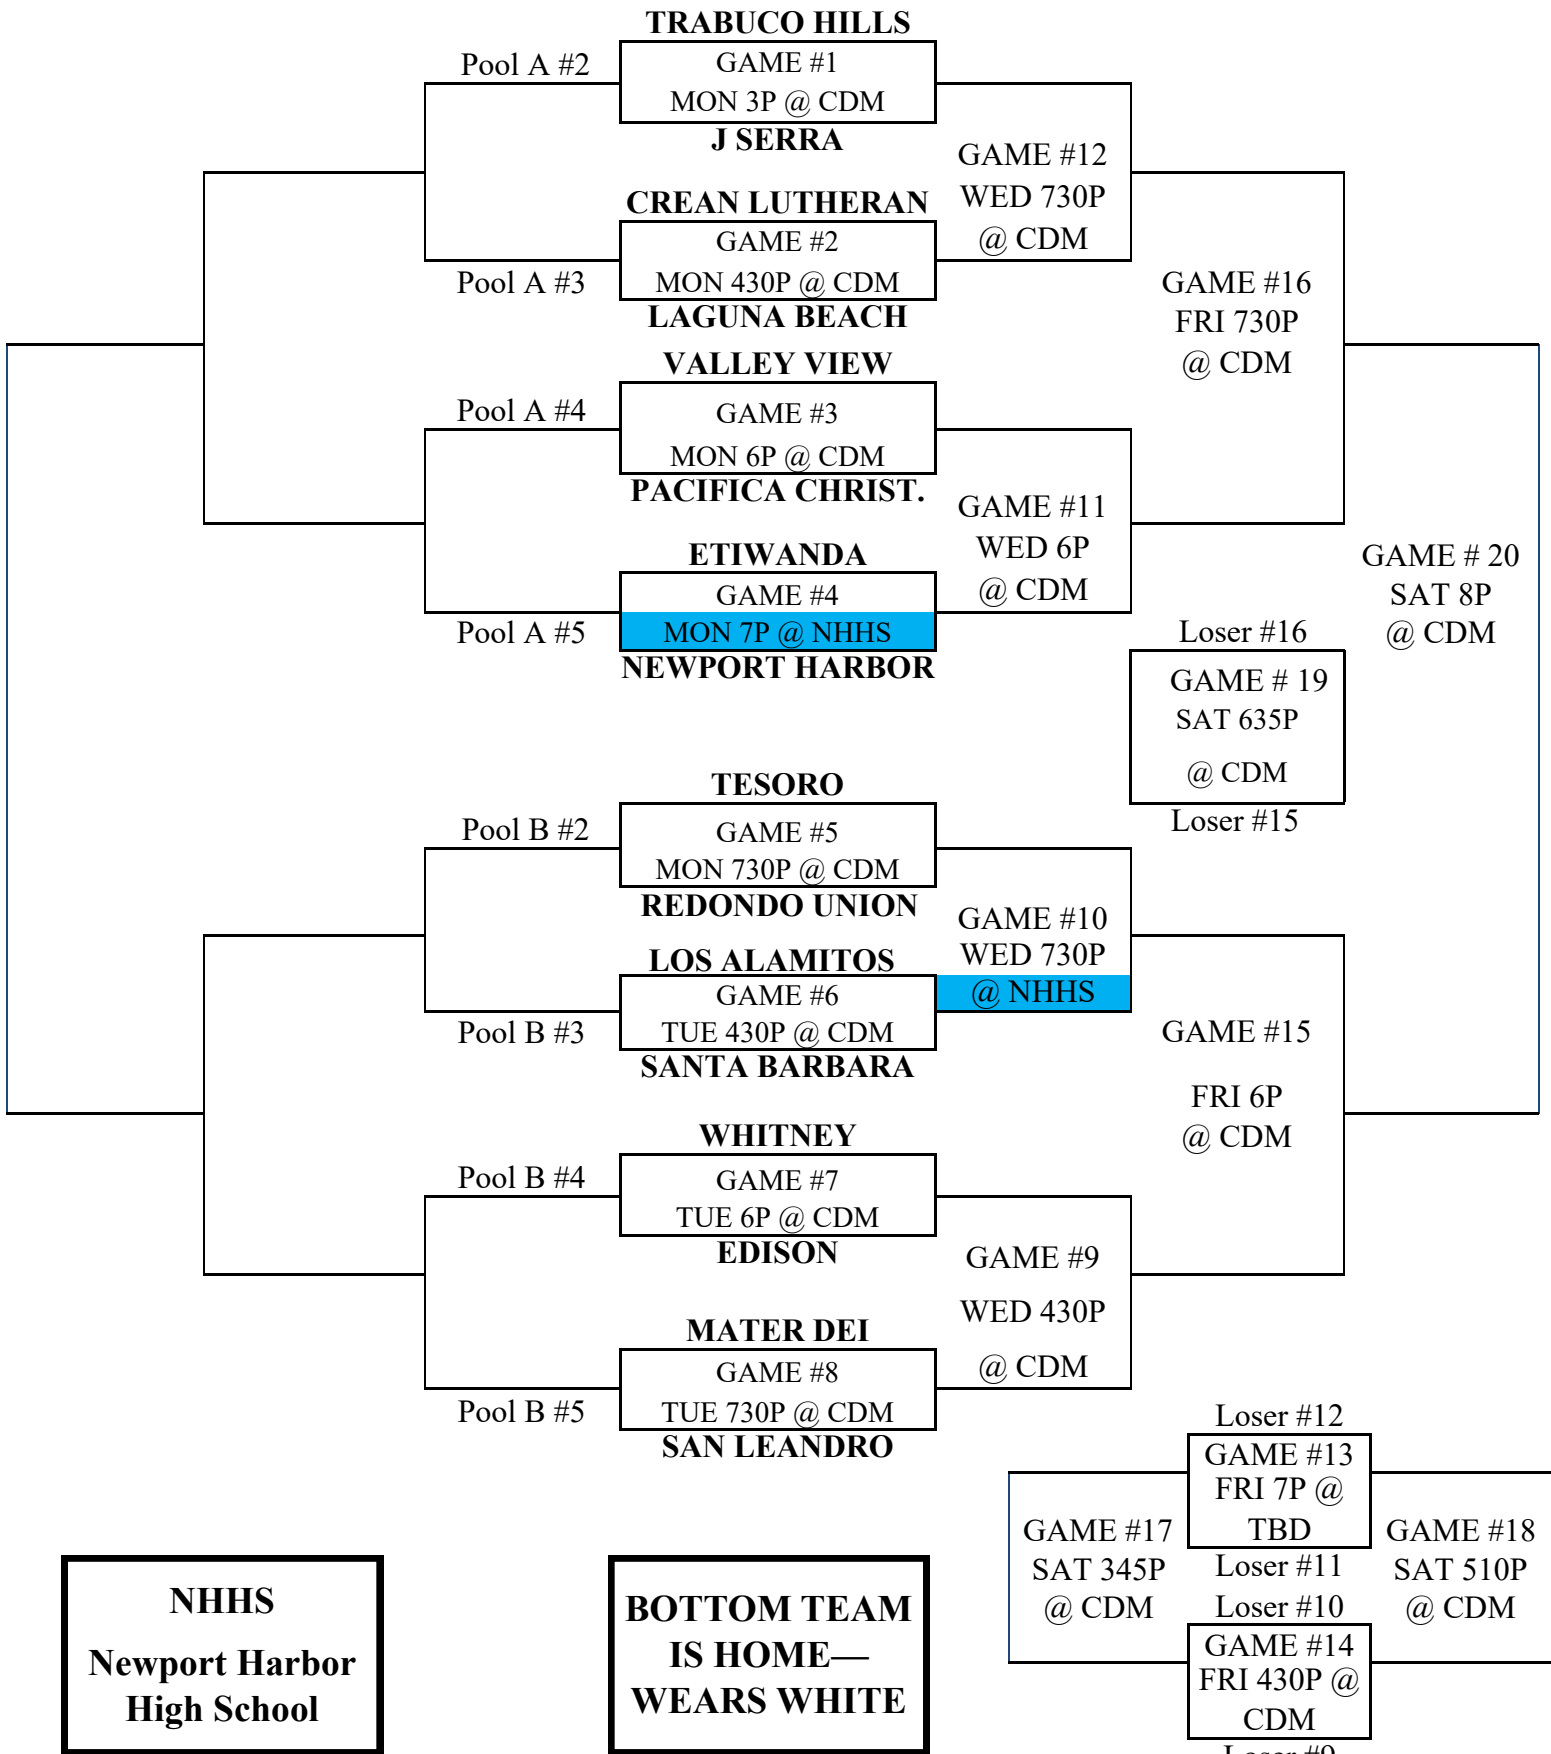

# 2021 Beach Bash

Dec. 6 - 11th @ Corona del Mar HS

**NHHS**  
**Newport Harbor**  
**High School**

**BOTTOM TEAM**  
**IS HOME—**  
**WEARS WHITE**

<b>Pool A</b>	<b>Pool B</b>
A1 Foothill	B1 CDM
A2	B2
A3	B3
A4	B4
A5	B5

**Pool Play Games:**  
**First Team listed**  
**is the home team**  
**and will wear**  
**white.**

<b>MONDAY</b>	<b>TUESDAY</b>	<b>WEDNESDAY</b>	<b>THURSDAY</b>	<b>FRIDAY</b>	<b>SATURDAY</b>
Game #1 3:00 PM @CDM	A4 vs A1 3:00 PM @CDM	B1 vs B5 3:00 PM @CDM	B3 vs A3 3:00 PM @CDM	B1 vs B3 3:00 PM @CDM	B4 vs A2 8:40 AM @CDM
Game #2 4:30 PM @CDM	Game #6 4:30 PM @CDM	Game #9 4:30 PM @CDM	B5 vs A1 4:30 PM @CDM	Game #14 4:30 PM @CDM	A5 vs B3 10:05 AM @CDM
Game #3 6:00 PM @CDM	Game #7 6:00 PM @CDM	Game #11 6:00 PM @CDM	B2 vs A5 6:00 PM @CDM	Game #15 6:00 PM @CDM	A3 vs B5 11:30 AM @CDM
Game #4 7:00 PM @NHHS	Game #8 7:30 PM @CDM	Game #12 7:30 PM @CDM	B4 vs B1 7:30 PM @CDM	Game #16 7:30 PM @CDM	B1 vs A4 12:55 PM @CDM
Game #5 7:30 PM @CDM		A1 vs A2 3:00 PM @NHHS		A2 vs A4 6:00 PM @Trabuco Hills	A1 vs B2 2:20 PM @CDM
		A3 vs B2 4:30 PM @NHHS		Game #13 7:00 PM @TBD	Game #17 3:45 PM @CDM
		A5 vs B4 6:00 PM @NHHS			Game #18 5:10 PM @CDM
		Game # 10 7:30 PM @NHHS			Game #19 6:35 PM @CDM
					Game #20 8:00 PM @CDM