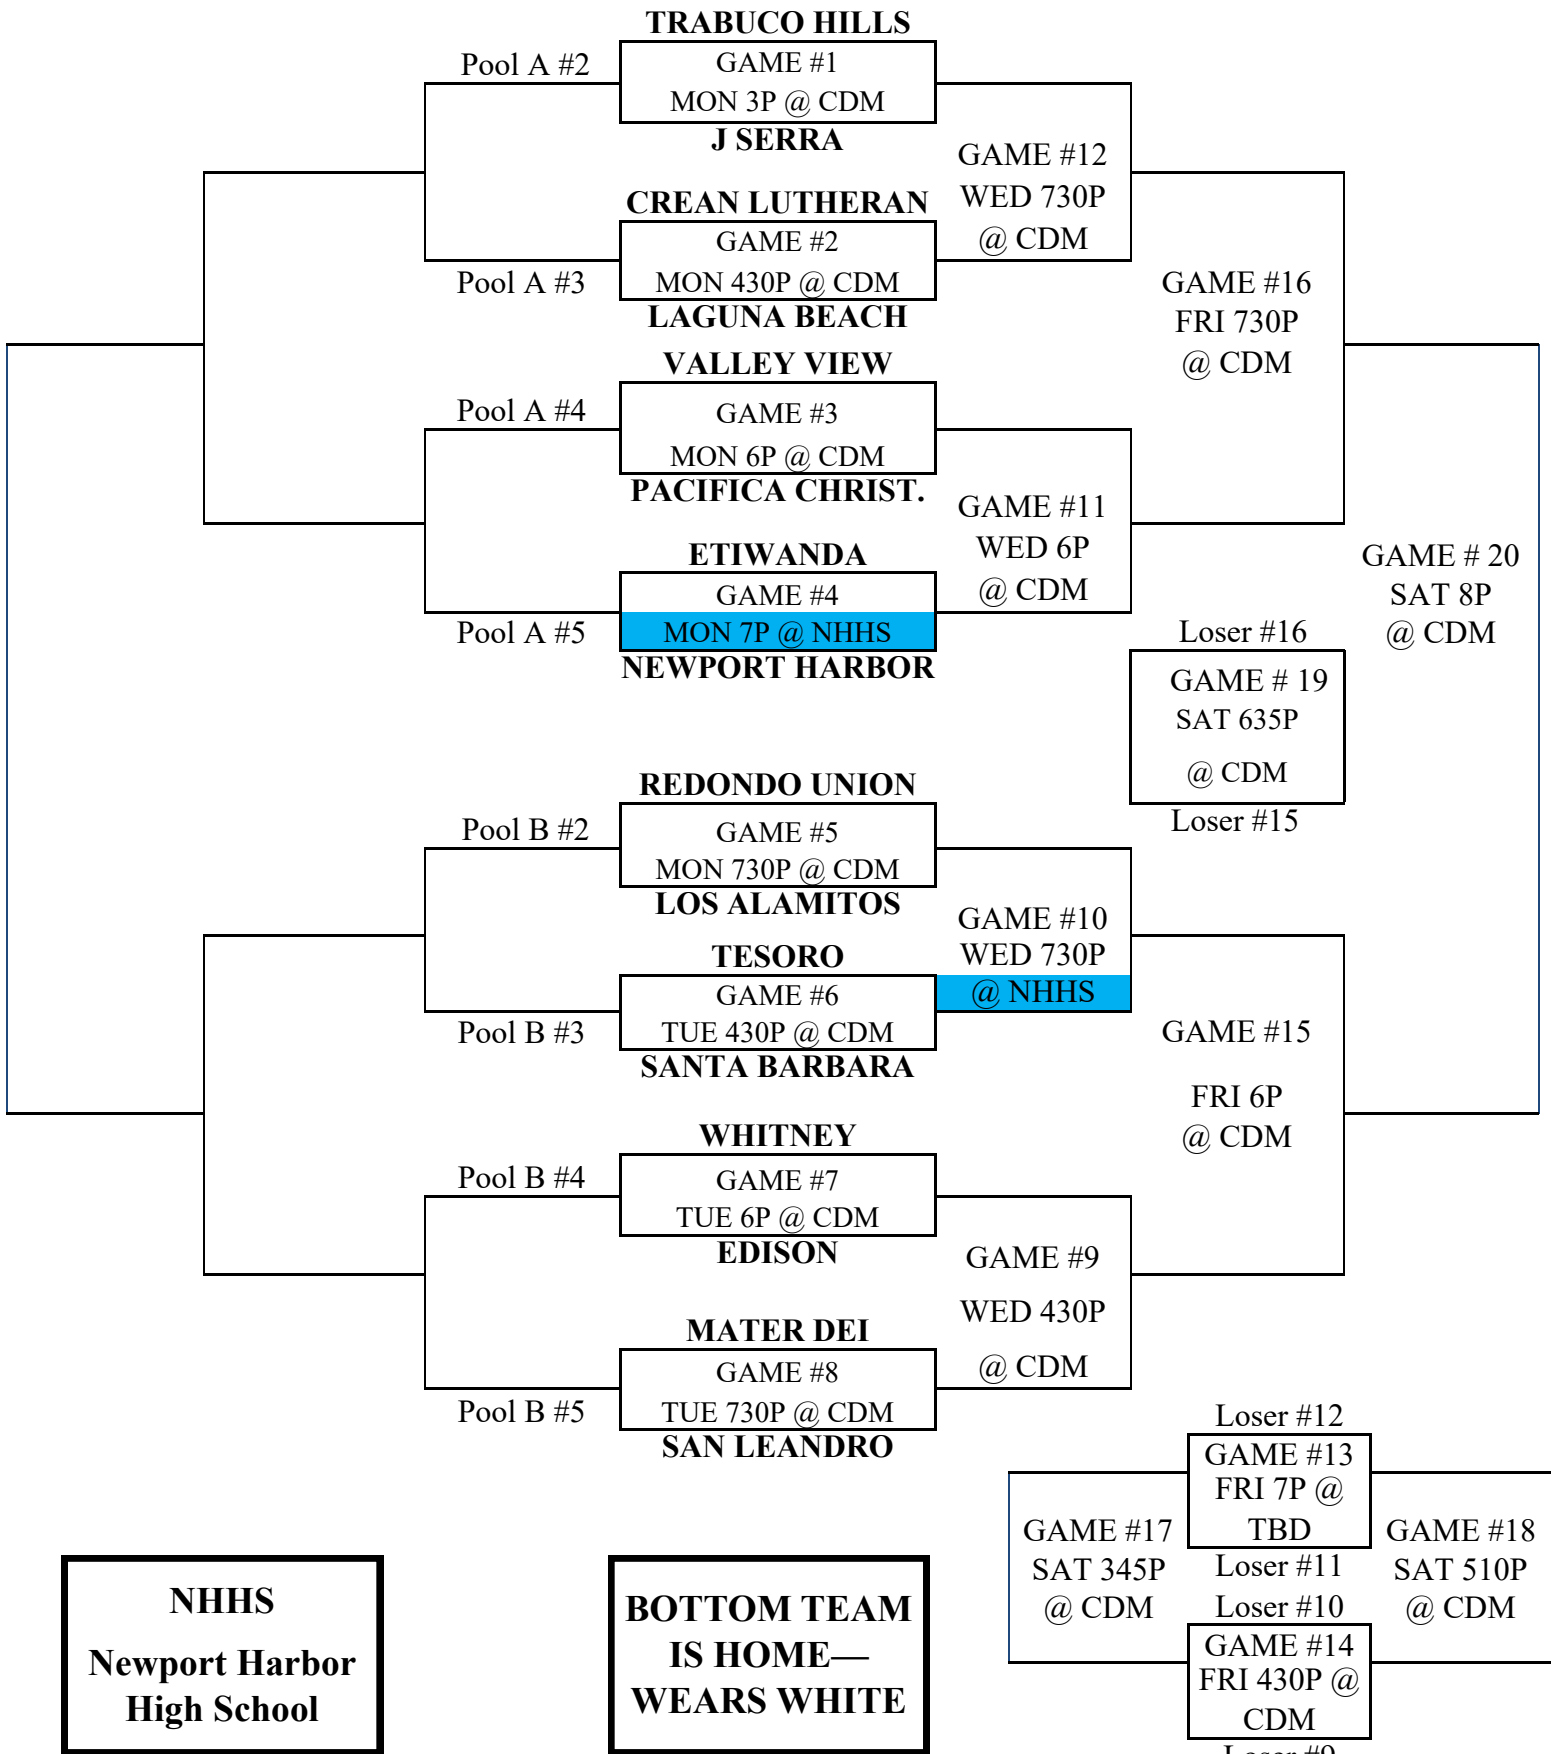

# 2021 Beach Bash

Dec. 6 - 11th @ Corona del Mar HS

**NHHS**  
 Newport Harbor  
 High School

**BOTTOM TEAM**  
 IS HOME—  
 WEARS WHITE

| <b>Pool A</b> | <b>Pool B</b> |
|---------------|---------------|
| A1 Foothill   | B1 CDM        |
| A2            | B2            |
| A3            | B3            |
| A4            | B4            |
| A5            | B5            |