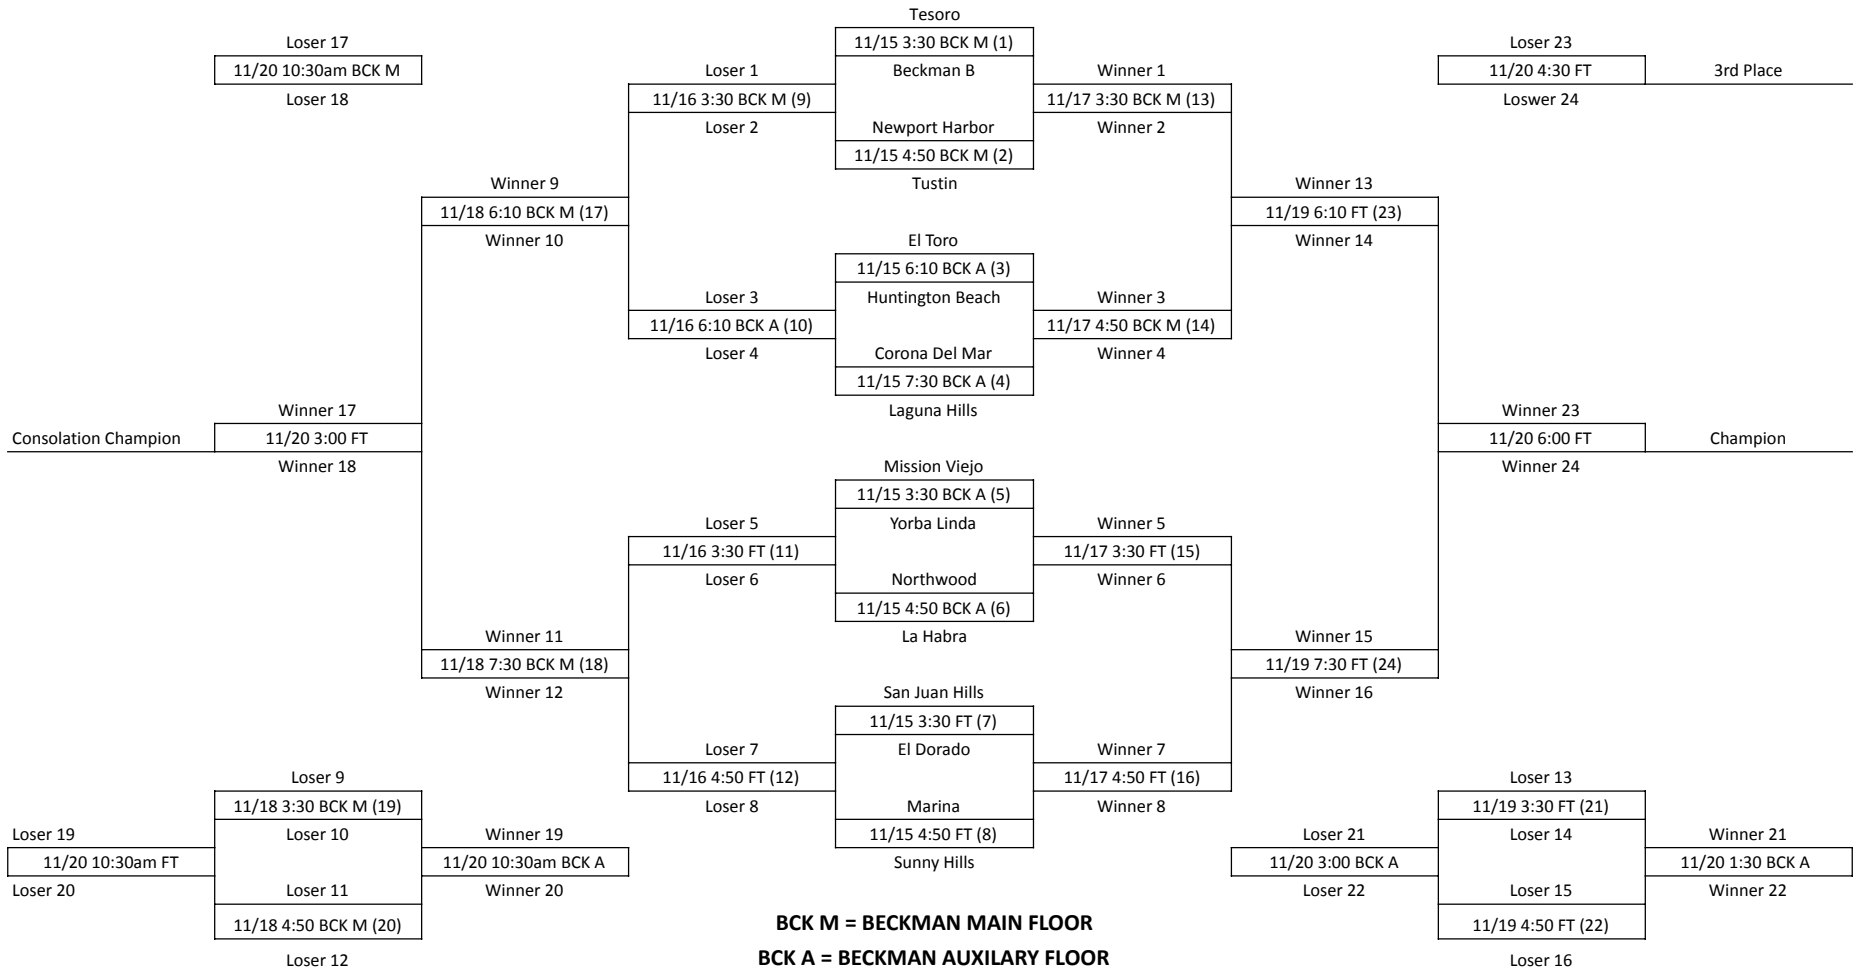

FRESHMAN TIP OFF JAMBOREE

BECKMAN HS
3588 Bryan ave
Irvine 92602

FOOTHILL HS
19251 Dodge Ave
Santa Ana 92705

BCK M = BECKMAN MAIN FLOOR
BCK A = BECKMAN AUXILIARY FLOOR
FT = FOOTHILL GYM
BOTTOM TEAM IS HOME