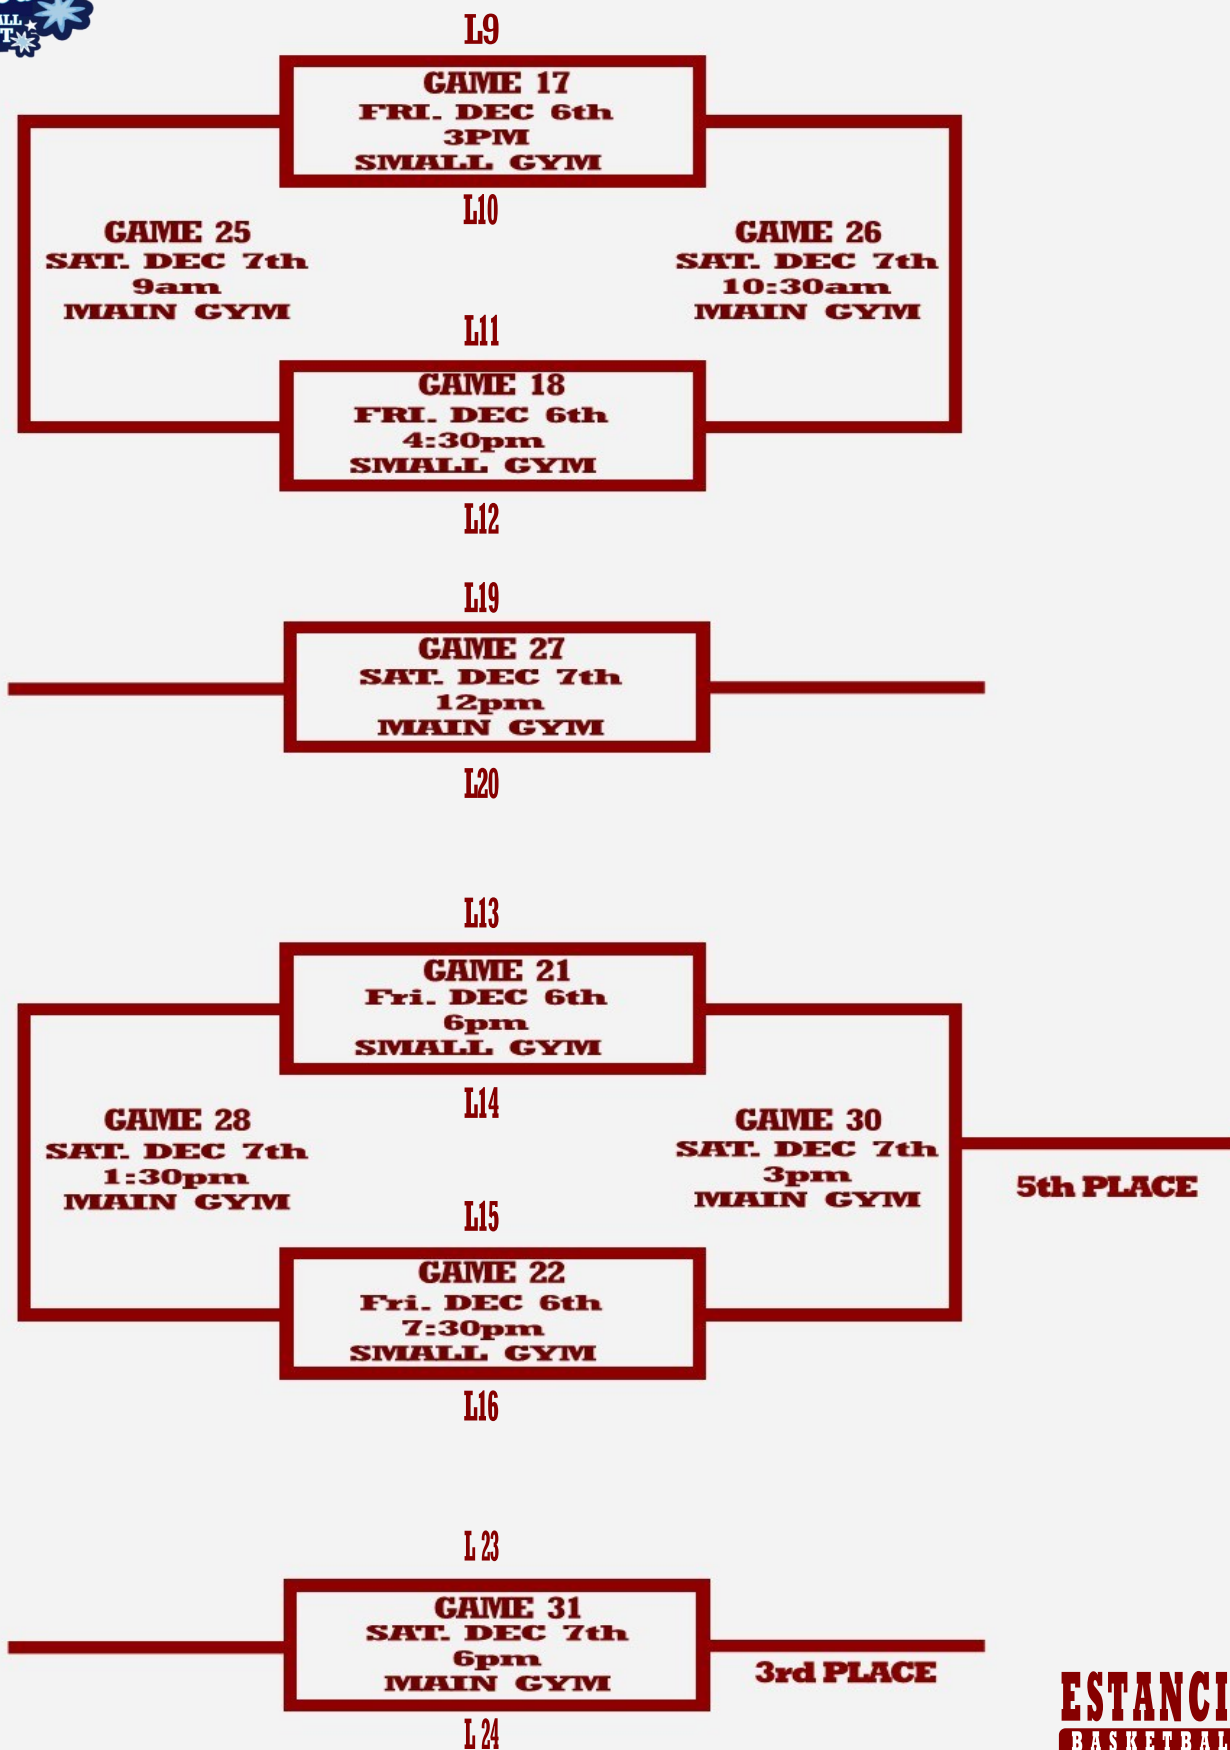

**GAME 19**  
FRI. DEC. 6th  
3pm  
MAIN GYM

**GAME 23**  
FRI. DEC. 6th  
6pm  
MAIN GYM

ESTANCIA  
FOUNTAIN VALLEY

**GAME 3**  
MON. DEC. 2nd  
6:00PM  
SMALL GYM

**GAME 14**  
WED. DEC. 4th  
7:30PM  
SMALL GYM

**GAME 20**  
FRI. DEC. 6th  
4:30pm  
MAIN GYM

**GAME 24**  
FRI. DEC. 6th  
7:30pm  
MAIN GYM

PACIFICA CHRISTIAN  
TESORO

**GAME 7**  
TUES. DEC. 3rd  
6:00PM  
SMALL GYM

**GAME 16**  
THURS. DEC. 5th  
4:30pm  
SMALL GYM

**GAME 12**  
THURS. DEC. 5th  
7:30PM  
MAIN GYM

MATER DEI

LOS AMIGOS

**GAME 8**  
TUES. DEC. 3rd  
7:30PM  
SMALL GYM

NEWPORT HARBOR

Bottom Team Wears  
Light Color Jersey (Home)

ESTANCIA  
BASKETBALL

# DECEMBER 2nd - 7th

**Bottom Team Wears  
Light Color Jersey (Home)**

**ESTANCIA  
BASKETBALL**